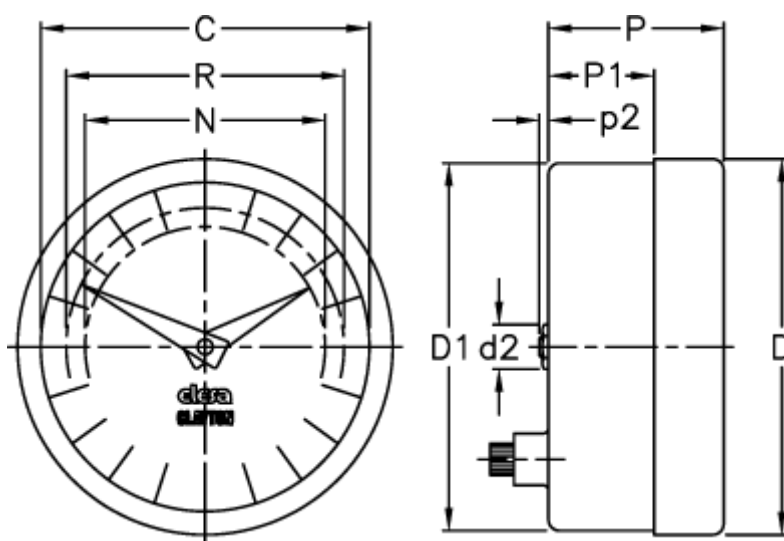

Article number: 2307025202

Description: E+G Positive drive indicator
PA05-0010-S

Measures

C = 102

R = 89

D = 112.7

D1 = 111.0

d2 = 8

N = 76

P = 32

P1 = 18.8

p2 = 1.0